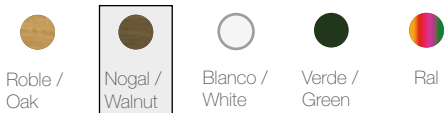

ABV INOX

Series disponible / Available for